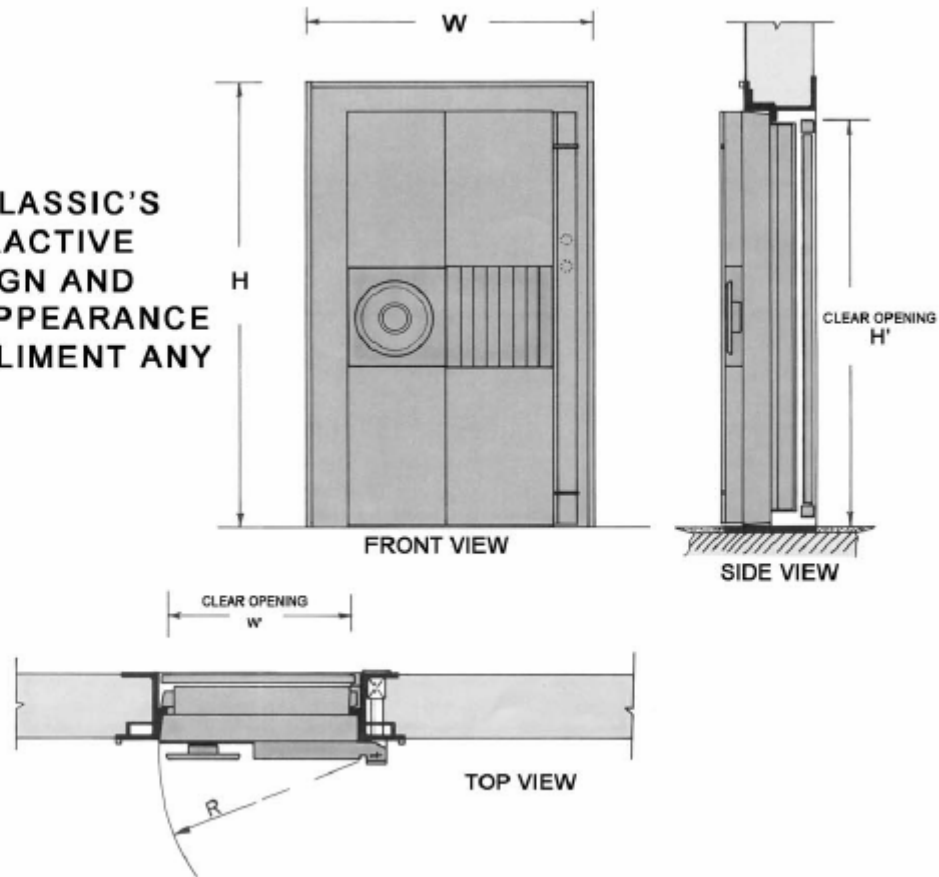

SPECIFICATIONS

		Class 1	Class 2	Class 3
Clear Opening	Width	36"	36"	36"
	Height	78"	78"	78"
Door Thickness		9 1/16"	10 1/2"	12 1/2"
Overall Thickness		12"	12"	18"
Wall Thickness		12"	12"	18"
Standard Architrave	Width	54 5/16"	54 5/16"	54 5/16"
	Height	84 5/8"	84 5/8"	84 5/8"
Swing Radius	Radius	41 7/8"	41 7/8"	42 5/8"
Weight		2796 lbs.	3483 lbs.	4343 lbs.