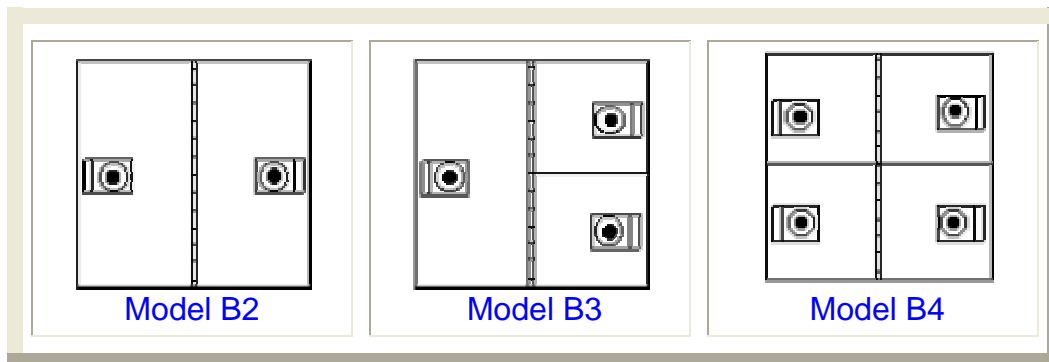

Bulk Locker Standard Configurations

Worldwide Safe & Vault, Inc.
3660 N.W. 115th Avenue, Miami, Florida 33178 USA
Nationwide Toll Free: 800-932-2278
Local: 305-477-9266 * Fax: 305-477-9744
www.worldwidesafe.com info@worldwidesafe.com