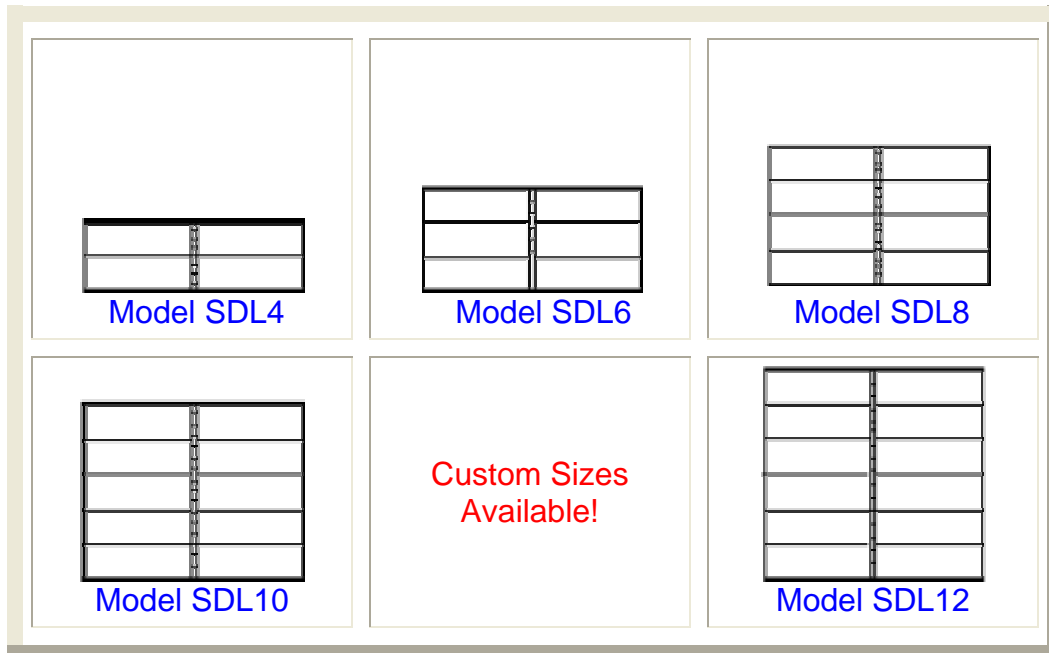

WORLDWIDE SAFE AND VAULT, INC.

The Security Specialists

TELLER LOCKERS

Teller Lockers and Bulk Lockers are built with the same unrivaled quality as Worldwide's Safe Deposit Boxes, using heavy gauge steel and all welded seams. Teller Locker openings are 5" x 15 3/4" wide and come standard with U.L. listed single nose key locks. Bulk Lockers include standard combination locks with pull handles mounted on solid aluminum alloy doors. Our cases are painted using high performance epoxy paint with a textured finish.

**Teller Lockers with Optional
Combination Locks and Key Locking Dials**

Teller Locker Standard Configurations

NATIONWIDE TOLL FREE: 800-932-2278

Teller Locker Options

- Stamped Numbers on doors
- Double Nose Locks
- U.L. Listed Combination Locks with Relocker
- U.L. Listed Combination Locks with Relocker and Key Locking Dials
- Pull Handles on Locks
- Steel Bases with or without adjustable legs