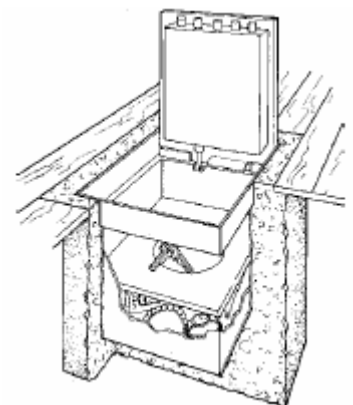

You may also add many options to customize your safe, such as: a drop slot in the door, depository chute, digital keypad lock and key locking dial to name a few. BRUTE Series safes may be installed in the floor, wall, cladding, or within a larger safe.

Body:

- Oversize floor plate ensures strong installation in concrete.
- Flush cover plate.
- Solid steel hinge mechanism using 3/8" diameter steel hinge pins and internal mounting bolts.

SUPER BRUTE

Additional Features:

- The SUPER BRUTE's new door jamb design is manufactured with state-of-the-art equipment, with built-in devices offering the ultimate protection against sledgehammer attack.
- Doors are removable and interchangeable.
- A large, convenient 10-3/4" x 11-1/8" door opening for bulky items.
- One sliding shelf with double wide model (B3700). Two sliding shelves with triple wide models (B5800).
- Attractive carpeted floor in every unit.

BRUTE Series

Additional Features:

- A large, convenient 11-3/4" x 16" door opening, for large bulky items or cash tray storage.
- B rate door: 1/2" solid steel plate door.

Worldwide Safe & Vault, Inc.

3660 N.W. 115th Avenue, Miami, Florida 33178 USA