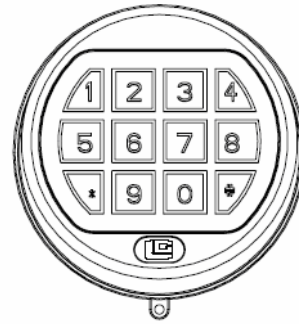

LGBASIC^{II}

ELECTRONIC ENTRY DEVICE

 **LAGARD**[®]

One Company... Endless Solutions

LGBASIC^{II}

SPECIFICATIONS

3715 LGBASIC^{II}

FEATURES

- Available in Satin Chrome, Brass and Black
- Outside Battery Compartment (Located Behind Keypad)
- One User-Supplied 9V Alkaline Battery

3715

3765-2 Dual-Handed Swingbolt (LGBASIC)

STANDARD FEATURES

- Manager Mode
 - Manager and One User Combination
- Wrong Try Penalty
- UL Listed, Type 1
- Made in the USA

9V
Alkaline
Battery

3260 Dual-Handed Swingbolt (SAFEGARD)

STANDARD FEATURES

- Signal to Disable Lock
 - Optional Alarm Box Required (Sold Separately)
- U.L. Listed, Type 1
- Made in the USA

3260 PROGRAMMABLE FEATURES