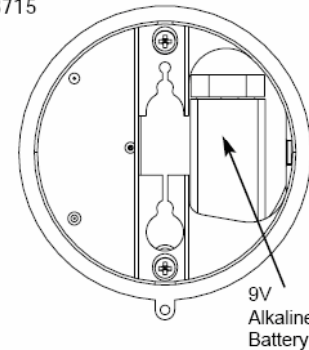

- Available in Satin Chrome, Brass and Black
- Outside Battery Compartment (Located Behind Keypad)
- One User-Supplied 9V Alkaline Battery

3715

3765-2 Dual-Handed Swingbolt (LGBASIC)

STANDARD FEATURES

- Manager Mode
 - Manager and One User Combination
- Wrong Try Penalty
- UL Listed, Type 1
- Made in the USA